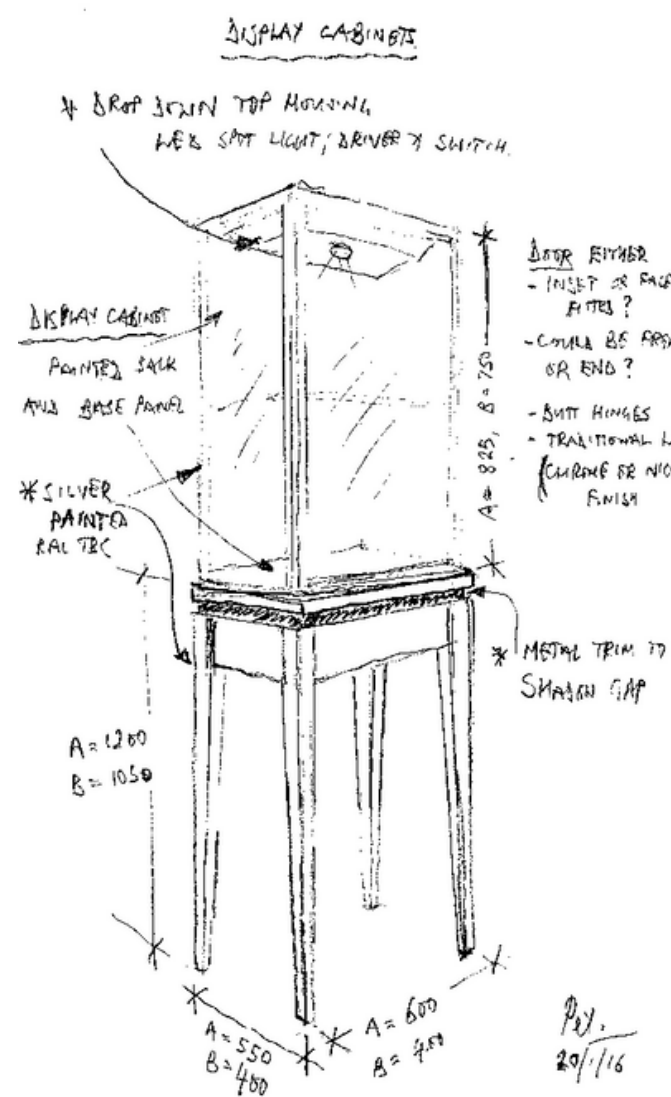

The Design Net

Our UK based workshops specialise in creating custom furniture that fits your space perfectly. Whether you need a piece that matches an existing colour or fits into a specific alcove, TDN custom-made furniture is the perfect answer for bespoke design solutions.

Traditional values, craftsmanship and skills developed over many years form the backbone of the service we provide, from drawing to completion we make sure your piece is exactly as you imagined.