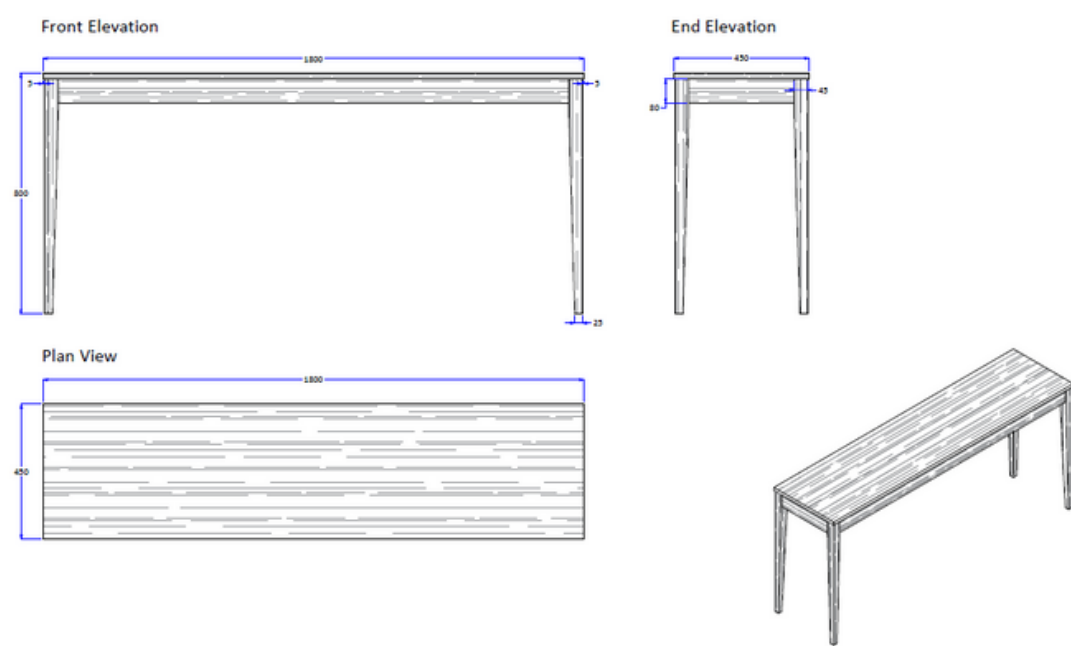

The Design Net

Our UK based workshops specialise in creating custom furniture that fits your space perfectly. Whether you need a piece that matches an existing colour or fits into a specific alcove, TDN custom-made furniture is the perfect answer for bespoke design solutions.

Traditional values, craftsmanship and skills developed over many years form the backbone of the service we provide, from drawing to completion we make sure your piece is exactly as you imagined.